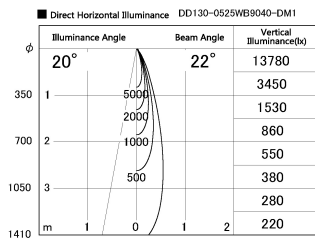

Item no. DD130-0525WB9040-DM1

Series Name: CAMOS Hospitality
Antiglare downlight (DD130)

Installation	Recessed mount
Type	CAMOS Hospitality Antiglare downlight (DD130)
Fixture wattage	7.2W
Beam angle	22 deg
Color Temp.	4000K
CRI	Ra>90
Luminous	533 lm
Body	Die-cast aluminum alloy
Body finish	N/A
Trim finish	Black
Reflector finish	White
IP Rate	IP20
Light source	COB module
Input Voltage	AC220~240V
Dimming Type	1-10v Dimmable
Certificate	CE, CCC
Cut Hole	60mm