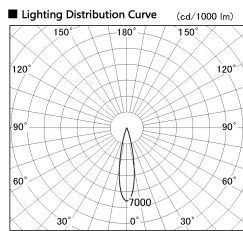

Item no. DD130-0525WB9040-DM1

Series Name: CAMOS Hospitality
Antiglare downlight (DD130)

Installation	Recessed mount
Type	CAMOS Hospitality Antiglare downlight (DD130)
Fixture wattage	7.2W
Beam angle	22 deg
Color Temp.	4000K
CRI	Ra>90
Luminous	533 lm
Body	Die-cast aluminum alloy
Body finish	N/A
Trim finish	Black
Reflector finish	White
IP Rate	IP20
Light source	COB module
Input Voltage	AC220~240V
Dimming Type	1-10v Dimmable
Certificate	CE, CCC
Cut Hole	60mm