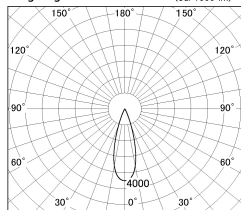

Installation	Recessed mount	
Type	CAMOS Hospitality	Antiglare downlight (DD130)
Fixture wattage	7.2W	
Beam angle	31 deg	
Color Temp.	4000K	
CRI	Ra>90	
Luminous	539 lm	
Body	Die-cast aluminum alloy	
Body finish	N/A	
Trim finish	White	
Reflector finish	Black	
IP Rate	IP20	
Light source	COB module	
Input Voltage	AC220~240V	
Dimming Type	1-10v Dimmable	
Certificate	CE, CCC	
Cut Hole	60mm	

■ Lighting Distribution Curve (cd/1000 lm)