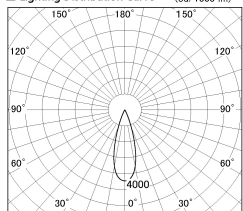

Installation	Recessed mount
Type	CAMOS Hospitality Antiglare downlight (DD130)
Fixture wattage	7.2W
Beam angle	31 deg
Color Temp.	4000K
CRI	Ra>90
Luminous	543 lm
Body	Die-cast aluminum alloy
Body finish	N/A
Trim finish	Black
Reflector finish	Mirror
IP Rate	IP20
Light source	COB module
Input Voltage	AC220~240V
Dimming Type	1-10v Dimmable
Certificate	CE, CCC
Cut Hole	60mm

■ Lighting Distribution Curve (cd/1000 lm)