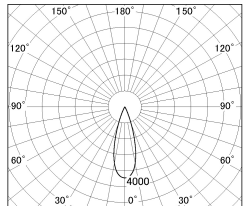

Installation	Recessed mount
Type	CAMOS Hospitality Antiglare downlight (DD130)
Fixture wattage	7.2W
Beam angle	31 deg
Color Temp.	4000K
CRI	Ra>90
Luminous	543 lm
Body	Die-cast aluminum alloy
Body finish	N/A
Trim finish	White
Reflector finish	Mirror
IP Rate	IP20
Light source	COB module
Input Voltage	AC220~240V
Dimming Type	1-10v Dimmable
Certificate	CE, CCC
Cut Hole	60mm

■ Lighting Distribution Curve (cd./1000 lm)