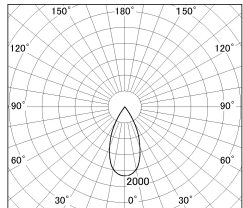

Installation	Recessed mount
Type	CAMOS Hospitality Antiglare downlight (DD130)
Fixture wattage	7.2W
Beam angle	47 deg
Color Temp.	4000K
CRI	Ra>90
Luminous	514 lm
Body	Die-cast aluminum alloy
Body finish	N/A
Trim finish	Black
Reflector finish	Mirror
IP Rate	IP20
Light source	COB module
Input Voltage	AC220~240V
Dimming Type	1-10v Dimmable
Certificate	CE, CCC
Cut Hole	60mm

■ Lighting Distribution Curve (cd/1000 lm)