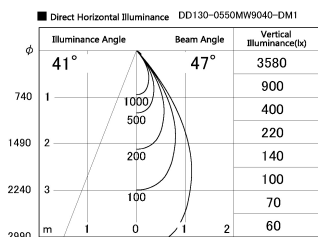

Item no. DD130-0550MW9040-DM1

Series Name: CAMOS Hospitality
Antiglare downlight (DD130)

Installation	Recessed mount
Type	CAMOS Hospitality Antiglare downlight (DD130)
Fixture wattage	7.2W
Beam angle	47 deg
Color Temp.	4000K
CRI	Ra>90
Luminous	514 lm
Body	Die-cast aluminum alloy
Body finish	N/A
Trim finish	White
Reflector finish	Mirror
IP Rate	IP20
Light source	COB module
Input Voltage	AC220~240V
Dimming Type	1-10v Dimmable
Certificate	CE, CCC
Cut Hole	60mm