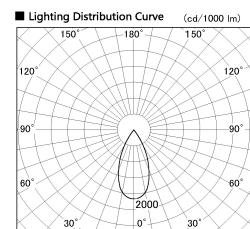

Item no. DD130-0550MW9040-DM1

Series Name: CAMOS Hospitality
Antiglare downlight (DD130)

Installation	Recessed mount
Type	CAMOS Hospitality Antiglare downlight (DD130)
Fixture wattage	7.2W
Beam angle	47 deg
Color Temp.	4000K
CRI	Ra>90
Luminous	514 lm
Body	Die-cast aluminum alloy
Body finish	N/A
Trim finish	White
Reflector finish	Mirror
IP Rate	IP20
Light source	COB module
Input Voltage	AC220~240V
Dimming Type	1-10v Dimmable
Certificate	CE, CCC
Cut Hole	60mm