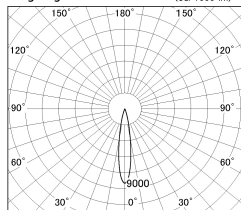

Installation	Recessed mount
Type	
Fixture wattage	12.1W
Beam angle	17 deg
Color Temp.	4000K
CRI	Ra>90
Luminous	681 lm
Body	Die-cast aluminum alloy
Body finish	N/A
Trim finish	White
Reflector finish	Black
IP Rate	IP20
Light source	COB module
Input Voltage	AC220~240V
Dimming Type	1-10v Dimmable
Certificate	CE, CCC
Cut Hole	60mm

■ Lighting Distribution Curve (cd./1000 lm)