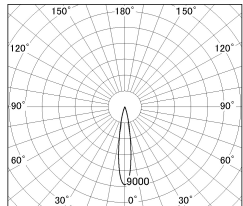

Installation	Recessed mount	
Type	CAMOS Hospitality	Antiglare downlight (DD130)
Fixture wattage	12.1W	
Beam angle	17 deg	
Color Temp.	4000K	
CRI	Ra>90	
Luminous	689 lm	
Body	Die-cast aluminum alloy	
Body finish	N/A	
Trim finish	White	
Reflector finish	Mirror	
IP Rate	IP20	
Light source	COB module	
Input Voltage	AC220~240V	
Dimming Type	1-10v Dimmable	
Certificate	CE, CCC	
Cut Hole	60mm	

■ Lighting Distribution Curve (cd./1000 lm)