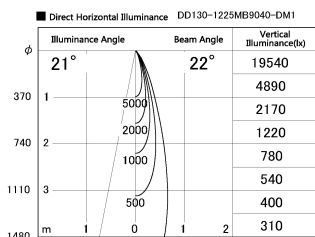

Item no. DD130-1225MB9040-DM1

Series Name: CAMOS Hospitality  
Antiglare downlight (DD130)

Installation	Recessed mount
Type	CAMOS Hospitality Antiglare downlight (DD130)
Fixture wattage	12.1W
Beam angle	22 deg
Color Temp.	4000K
CRI	Ra>90
Luminous	773 lm
Body	Die-cast aluminum alloy
Body finish	N/A
Trim finish	Black
Reflector finish	Mirror
IP Rate	IP20
Light source	COB module
Input Voltage	AC220~240V
Dimming Type	1-10v Dimmable
Certificate	CE, CCC
Cut Hole	60mm