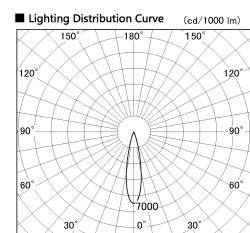

Item no. DD130-1225MB9040-DM1

Series Name: CAMOS Hospitality  
Antiglare downlight (DD130)

Installation	Recessed mount
Type	CAMOS Hospitality Antiglare downlight (DD130)
Fixture wattage	12.1W
Beam angle	22 deg
Color Temp.	4000K
CRI	Ra>90
Luminous	773 lm
Body	Die-cast aluminum alloy
Body finish	N/A
Trim finish	Black
Reflector finish	Mirror
IP Rate	IP20
Light source	COB module
Input Voltage	AC220~240V
Dimming Type	1-10v Dimmable
Certificate	CE, CCC
Cut Hole	60mm