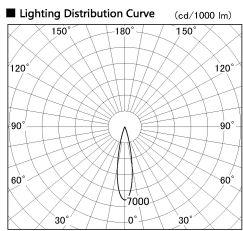

Item no. DD130-1225WW9040-DM1

Series Name: CAMOS Hospitality
Antiglare downlight (DD130)

■ Direct Horizontal Illuminance DD130-1225WW9040-DM1

Illuminance Angle	Beam Angle	Vertical Illuminance(lx)
20°	22°	20430
		5110
		2270
		1280
		820
		570
		420
		320

Installation	Recessed mount
Type	CAMOS Hospitality Antiglare downlight (DD130)
Fixture wattage	12.1W
Beam angle	22 deg
Color Temp.	4000K
CRI	Ra>90
Luminous	789 lm
Body	Die-cast aluminum alloy
Body finish	N/A
Trim finish	White
Reflector finish	White
IP Rate	IP20
Light source	COB module
Input Voltage	AC220~240V
Dimming Type	1-10v Dimmable
Certificate	CE, CCC
Cut Hole	60mm