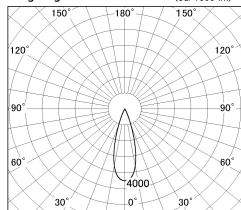

Installation	Recessed mount
Type	CAMOS Hospitality Antiglare downlight (DD130)
Fixture wattage	12.1W
Beam angle	31 deg
Color Temp.	4000K
CRI	Ra>90
Luminous	798 lm
Body	Die-cast aluminum alloy
Body finish	N/A
Trim finish	White
Reflector finish	Black
IP Rate	IP20
Light source	COB module
Input Voltage	AC220~240V
Dimming Type	1-10v Dimmable
Certificate	CE, CCC
Cut Hole	60mm

■ Lighting Distribution Curve (cd/1000 lm)