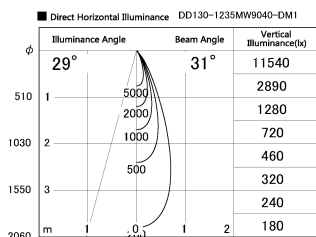

Item no. DD130-1235MW9040-DM1

Series Name: CAMOS Hospitality  
Antiglare downlight (DD130)

Installation	Recessed mount
Type	CAMOS Hospitality Antiglare downlight (DD130)
Fixture wattage	12.1W
Beam angle	31 deg
Color Temp.	4000K
CRI	Ra>90
Luminous	804 lm
Body	Die-cast aluminum alloy
Body finish	N/A
Trim finish	White
Reflector finish	Mirror
IP Rate	IP20
Light source	COB module
Input Voltage	AC220~240V
Dimming Type	1-10v Dimmable
Certificate	CE, CCC
Cut Hole	60mm