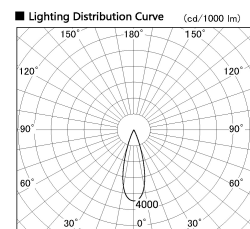

Item no. DD130-1235MW9040-DM1

Series Name: CAMOS Hospitality  
Antiglare downlight (DD130)

Installation	Recessed mount
Type	CAMOS Hospitality Antiglare downlight (DD130)
Fixture wattage	12.1W
Beam angle	31 deg
Color Temp.	4000K
CRI	Ra>90
Luminous	804 lm
Body	Die-cast aluminum alloy
Body finish	N/A
Trim finish	White
Reflector finish	Mirror
IP Rate	IP20
Light source	COB module
Input Voltage	AC220~240V
Dimming Type	1-10v Dimmable
Certificate	CE, CCC
Cut Hole	60mm