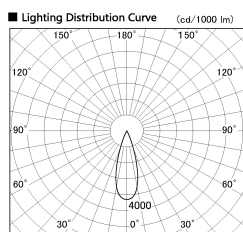

Item no. DD130-1235WW9040-DM1

Series Name: CAMOS Hospitality  
Antiglare downlight (DD130)

Installation	Recessed mount
Type	CAMOS Hospitality Antiglare downlight (DD130)
Fixture wattage	12.1W
Beam angle	31 deg
Color Temp.	4000K
CRI	Ra>90
Luminous	819 lm
Body	Die-cast aluminum alloy
Body finish	N/A
Trim finish	White
Reflector finish	White
IP Rate	IP20
Light source	COB module
Input Voltage	AC220~240V
Dimming Type	1-10v Dimmable
Certificate	CE, CCC
Cut Hole	60mm