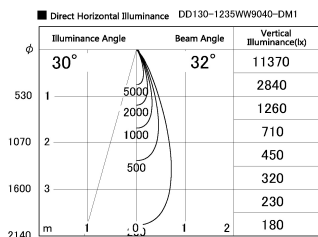

Item no. DD130-1235WW9040-DM1

Series Name: CAMOS Hospitality  
Antiglare downlight (DD130)

Installation	Recessed mount
Type	CAMOS Hospitality Antiglare downlight (DD130)
Fixture wattage	12.1W
Beam angle	31 deg
Color Temp.	4000K
CRI	Ra>90
Luminous	819 lm
Body	Die-cast aluminum alloy
Body finish	N/A
Trim finish	White
Reflector finish	White
IP Rate	IP20
Light source	COB module
Input Voltage	AC220~240V
Dimming Type	1-10v Dimmable
Certificate	CE, CCC
Cut Hole	60mm