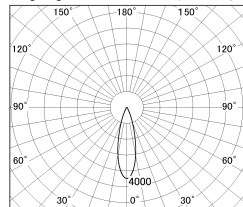

Installation	Recessed mount
Type	Cledy versa L-G (DD126-LX)
Fixture wattage	38.5W
Beam angle	26deg
Color Temp.	2700K
CRI	Ra>90
Luminous	3474 lm
Body	Die-cast aluminum alloy
Body finish	N/A
Trim finish	White
Reflector finish	N/A
IP Rate	IP20
Light source	COB module
Input Voltage	AC220~240V
Dimming Type	Non-Dimmable
Certificate	CE,CCC
Cut Hole	150mm

■ Lighting Distribution Curve (cd/1000 lm)

φ	Illuminance Angle	Beam Angle	Vertical Illuminance(lx)
	25°	27°	50110
440			12530
880			5570
1330			3130
1770			2000
			1390
			1020
			780