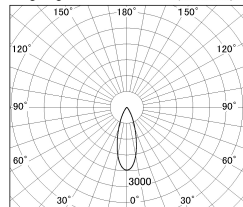

Installation	Recessed mount
Type	Cledy versa L-G (DD126-LX)
Fixture wattage	38.5W
Beam angle	29deg
Color Temp.	2700K
CRI	Ra>90
Luminous	3625 lm
Body	Die-cast aluminum alloy
Body finish	N/A
Trim finish	White
Reflector finish	N/A
IP Rate	IP20
Light source	COB module
Input Voltage	AC220~240V
Dimming Type	Non-Dimmable
Certificate	CE,CCC
Cut Hole	150mm

■ Lighting Distribution Curve (cd/1000 lm)