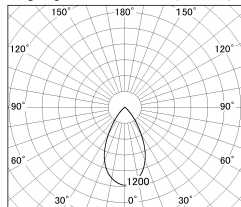

■ Lighting Distribution Curve (cd/1000 lm)