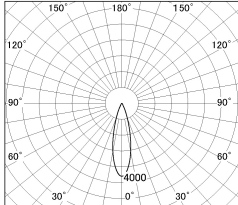

■ Lighting Distribution Curve (cd/1000 lm)