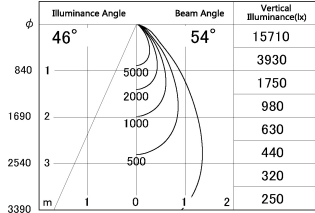

Item no. DD126-3755W9027-LX

Series Name: Cledy versa L-G (DD126-LX)

■ Lighting Distribution Curve (cd/1000 lm)

Installation	Recessed mount
Type	Cledy versa L-G (DD126-LX)
Fixture wattage	35.5W
Beam angle	36deg
Color Temp.	2700K
CRI	Ra>90
Luminous	3328 lm
Body	Die-castaluminumalloy
Body finish	N/A
Trim finish	White
Reflector finish	N/A
IP Rate	IP20
Light source	COB module
Input Voltage	AC220~240V
Dimming Type	Non-Dimmable
Certificate	CE,CCC
Cut Hole	150mm