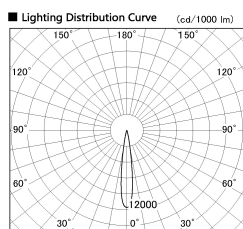

Item no. DD126-3215W9027-LX

Series Name: Cledy versa L-G (DD126-LX)

Installation	Recessed mount
Type	Cledy versa L-G (DD126-LX)
Fixture wattage	32W
Beam angle	20deg
Color Temp.	2700K
CRI	Ra>90
Luminous	2414 lm
Body	Die-cast aluminum alloy
Body finish	N/A
Trim finish	White
Reflector finish	N/A
IP Rate	IP20
Light source	COB module
Input Voltage	AC220~240V
Dimming Type	Non-Dimmable
Certificate	CE,CCC
Cut Hole	125mm

■ Direct Horizontal Illuminance DD126-3215W9027-LX

φ	Illuminance Angle	Beam Angle	Vertical Illuminance (lx)
240	14°	15°	113130
1	50000		28280
	20000		12570
490	2		7070
	10000		4530
730	3		3140
	5000		2310
980	m	2.0	1770