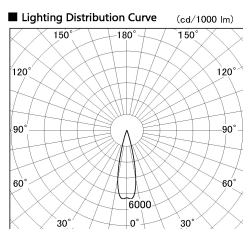

Item no. DD126-2525W9027-LX

Series Name: Cledy versa L-G (DD126-LX)

Installation	Recessed mount
Type	Cledy versa L-G (DD126-LX)
Fixture wattage	24W
Beam angle	59deg
Color Temp.	2700K
CRI	Ra>90
Luminous	1873 lm
Body	Die-castaluminumalloy
Body finish	N/A
Trim finish	White
Reflector finish	N/A
IP Rate	IP20
Light source	COB module
Input Voltage	AC220~240V
Dimming Type	Non-Dimmable
Certificate	CE,CCC
Cut Hole	125mm

■ Direct Horizontal Illuminance DD126-2525W9027-LX

φ	Illuminance Angle	Beam Angle	Vertical Illuminance (lx)
400	23°	25°	38380
810			9600
1220			4260
1620			2400
			1540
			1070
			780
			600