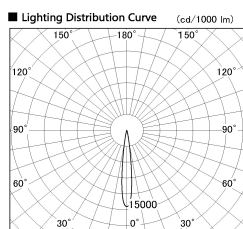

Item no. DD126-2015W9027-LX

Series Name: Cledy versa L-G (DD126-LX)

Installation	Recessed mount
Type	Cledy versa L-G (DD126-LX)
Fixture wattage	18.6W
Beam angle	58deg
Color Temp.	2700K
CRI	Ra>90
Luminous	1432 lm
Body	Die-cast aluminum alloy
Body finish	N/A
Trim finish	White
Reflector finish	N/A
IP Rate	IP20
Light source	COB module
Input Voltage	AC220~240V
Dimming Type	Non-Dimmable
Certificate	CE,CCC
Cut Hole	125mm

■ Direct Horizontal Illuminance DD126-2015W9027-LX

φ	Illuminance Angle	Beam Angle	Vertical Illuminance (lx)
210	12°	13°	82930
110			20730
70			9210
42			5180
21			3320
10.5			2300
5.25			1690
2.625			1300