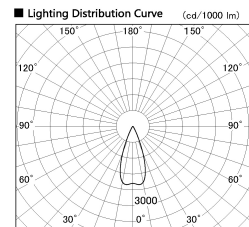

Item no. DD126-2035W9027-LX

Series Name: Cledy versa L-G (DD126-LX)

Installation	Recessed mount
Type	Cledy versa L-G (DD126-LX)
Fixture wattage	18.6W
Beam angle	40deg
Color Temp.	2700K
CRI	Ra>90
Luminous	1539 lm
Body	Die-castaluminumalloy
Body finish	N/A
Trim finish	White
Reflector finish	N/A
IP Rate	IP20
Light source	COB module
Input Voltage	AC220~240V
Dimming Type	Non-Dimmable
Certificate	CE,CCC
Cut Hole	125mm