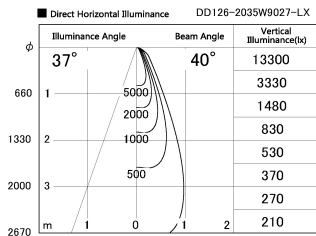

Item no. DD126-2035W9027-LX

Series Name: Cledy versa L-G (DD126-LX)

Installation	Recessed mount
Type	Cledy versa L-G (DD126-LX)
Fixture wattage	18.6W
Beam angle	40deg
Color Temp.	2700K
CRI	Ra>90
Luminous	1539 lm
Body	Die-castaluminumalloy
Body finish	N/A
Trim finish	White
Reflector finish	N/A
IP Rate	IP20
Light source	COB module
Input Voltage	AC220~240V
Dimming Type	Non-Dimmable
Certificate	CE,CCC
Cut Hole	125mm