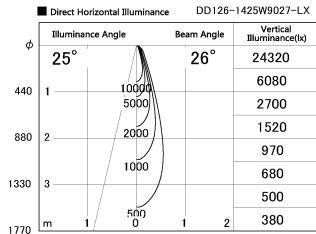

Item no. DD126-1425W9027-LX

Series Name: Cledy versa L-G (DD126-LX)

Installation	Recessed mount
Type	Cledy versa L-G (DD126-LX)
Fixture wattage	14W
Beam angle	26deg
Color Temp.	2700K
CRI	Ra>90
Luminous	1266 lm
Body	Die-cast aluminum alloy
Body finish	N/A
Trim finish	White
Reflector finish	N/A
IP Rate	IP20
Light source	COB module
Input Voltage	AC220~240V
Dimming Type	Non-Dimmable
Certificate	CE,CCC
Cut Hole	100mm