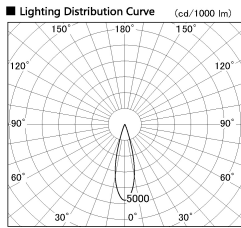

Item no. DD126-1425W9027-LX

Series Name: Cledy versa L-G (DD126-LX)

Installation	Recessed mount
Type	Cledy versa L-G (DD126-LX)
Fixture wattage	14W
Beam angle	26deg
Color Temp.	2700K
CRI	Ra>90
Luminous	1266 lm
Body	Die-cast aluminum alloy
Body finish	N/A
Trim finish	White
Reflector finish	N/A
IP Rate	IP20
Light source	COB module
Input Voltage	AC220~240V
Dimming Type	Non-Dimmable
Certificate	CE,CCC
Cut Hole	100mm