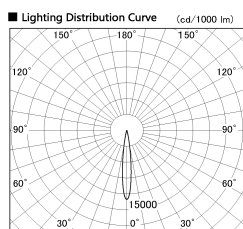

Item no. DD126-0815W9027-LX

Series Name: Cledy versa L-G (DD126-LX)

Installation	Recessed mount
Type	Cledy versa L-G (DD126-LX)
Fixture wattage	7.4W
Beam angle	13deg
Color Temp.	2700K
CRI	Ra>90
Luminous	591 lm
Body	Die-castaluminumalloy
Body finish	N/A
Trim finish	White
Reflector finish	N/A
IP Rate	IP20
Light source	COB module
Input Voltage	AC220~240V
Dimming Type	Non-Dimmable
Certificate	CE,CCC
Cut Hole	100mm

■ Direct Horizontal Illuminance DD126-0815W9027-LX

φ	Illuminance Angle	Beam Angle	Vertical Illuminance (lx)
	13°	13°	31030
220			7760
450			3450
680			1940
910			1240
			860
			630
			480