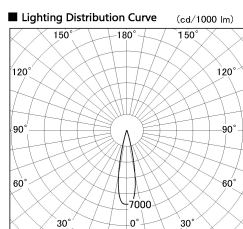

Item no. DD126-0825W9027-LX

Series Name: Cledy versa L-G (DD126-LX)

Installation	Recessed mount
Type	Cledy versa L-G (DD126-LX)
Fixture wattage	7.4W
Beam angle	22deg
Color Temp.	2700K
CRI	Ra>90
Luminous	634 lm
Body	Die-cast aluminum alloy
Body finish	N/A
Trim finish	White
Reflector finish	N/A
IP Rate	IP20
Light source	COB module
Input Voltage	AC220~240V
Dimming Type	Non-Dimmable
Certificate	CE,CCC
Cut Hole	100mm

Direct Horizontal Illuminance DD126-0825W9027-LX

φ	Illuminance Angle	Beam Angle	Vertical Illuminance (lx)
370	21°	22°	16620
740	1		4150
1110	2		1850
1480	3		1040
			660
			460
			340
			260