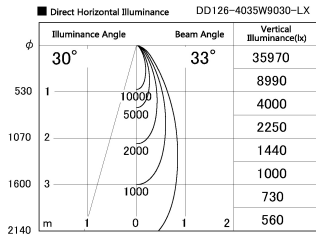

Item no. DD126-4035W9030-LX

Series Name: Cledy versa L-G (DD126-LX)

Installation	Recessed mount
Type	Cledy versa L-G (DD126-LX)
Fixture wattage	38.5W
Beam angle	29deg
Color Temp.	3000K
CRI	Ra>90
Luminous	3776 lm
Body	Die-castaluminumalloy
Body finish	N/A
Trim finish	White
Reflector finish	N/A
IP Rate	IP20
Light source	COB module
Input Voltage	AC220~240V
Dimming Type	Non-Dimmable
Certificate	CE,CCC
Cut Hole	150mm