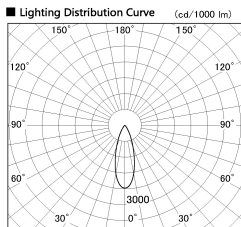

Item no. DD126-4035W9030-LX

Series Name: Cledy versa L-G (DD126-LX)

Installation	Recessed mount
Type	Cledy versa L-G (DD126-LX)
Fixture wattage	38.5W
Beam angle	29deg
Color Temp.	3000K
CRI	Ra>90
Luminous	3776 lm
Body	Die-castaluminumalloy
Body finish	N/A
Trim finish	White
Reflector finish	N/A
IP Rate	IP20
Light source	COB module
Input Voltage	AC220~240V
Dimming Type	Non-Dimmable
Certificate	CE,CCC
Cut Hole	150mm