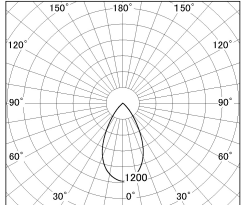

■ Lighting Distribution Curve (cd/1000 lm)