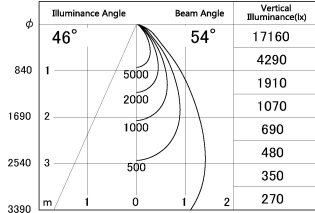

Item no. DD126-4055W9030-LX

Series Name: Cledy versa L-G (DD126-LX)

■ Lighting Distribution Curve (cd/1000 lm)

Installation	Recessed mount
Type	Cledy versa L-G (DD126-LX)
Fixture wattage	38.5W
Beam angle	40deg
Color Temp.	3000K
CRI	Ra>90
Luminous	3629 lm
Body	Die-castaluminumalloy
Body finish	N/A
Trim finish	White
Reflector finish	N/A
IP Rate	IP20
Light source	COB module
Input Voltage	AC220~240V
Dimming Type	Non-Dimmable
Certificate	CE,CCC
Cut Hole	150mm