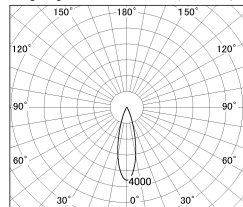

Installation	Recessed mount
Type	Cledy versa L-G (DD126-LX)
Fixture wattage	35.5W
Beam angle	25deg
Color Temp.	3000K
CRI	Ra>90
Luminous	3489 lm
Body	Die-cast aluminum alloy
Body finish	N/A
Trim finish	White
Reflector finish	N/A
IP Rate	IP20
Light source	COB module
Input Voltage	AC220~240V
Dimming Type	Non-Dimmable
Certificate	CE,CCC
Cut Hole	150mm

■ Lighting Distribution Curve (cd/1000 lm)

φ	Illuminance Angle	Beam Angle	Vertical Illuminance(lx)
	25°	26°	51540
440			12890
880			5730
1330			3220
1770			2060
			1430
			1050
			810