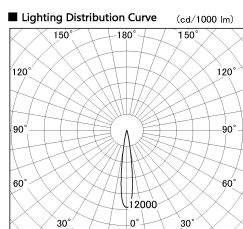

Item no. DD126-3215W9030-LX

Series Name: Cledy versa L-G (DD126-LX)

Installation	Recessed mount
Type	Cledy versa L-G (DD126-LX)
Fixture wattage	32W
Beam angle	20deg
Color Temp.	3000K
CRI	Ra>90
Luminous	2515 lm
Body	Die-castaluminumalloy
Body finish	N/A
Trim finish	White
Reflector finish	N/A
IP Rate	IP20
Light source	COB module
Input Voltage	AC220~240V
Dimming Type	Non-Dimmable
Certificate	CE,CCC
Cut Hole	125mm

Direct Horizontal Illuminance DD126-3215W9030-LX

φ	Illuminance Angle	Beam Angle	Vertical Illuminance (lx)
14°	15°		117860
1	50000		29470
	20000		13100
	10000		7370
2			4710
3			3270
240			2410
490			1840
730			
980			