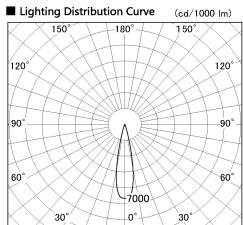

Item no. DD126-0825W9030-LX

Series Name: Cledy versa L-G (DD126-LX)

■ Direct Horizontal Illuminance DD126-0825W9030-LX

φ	Illuminance Angle	Beam Angle	Vertical Illuminance (lx)
370	21°	22°	17300
740			4320
1110			1920
1480			1080
			690
			480
			350
			270

Installation	Recessed mount
Type	Cledy versa L-G (DD126-LX)
Fixture wattage	7.4W
Beam angle	22deg
Color Temp.	3000K
CRI	Ra>90
Luminous	660 lm
Body	Die-cast aluminum alloy
Body finish	N/A
Trim finish	White
Reflector finish	N/A
IP Rate	IP20
Light source	COB module
Input Voltage	AC220~240V
Dimming Type	Non-Dimmable
Certificate	CE,CCC
Cut Hole	100mm