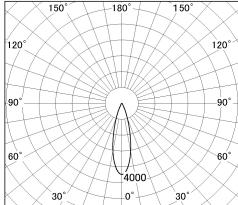

■ Lighting Distribution Curve (cd/1000 lm)