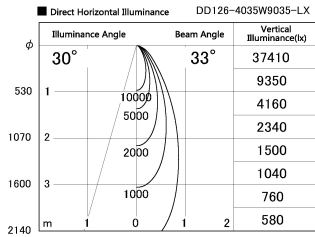

Item no. DD126-4035W9035-LX

Series Name: Cledy versa L-G (DD126-LX)

Installation	Recessed mount
Type	Cledy versa L-G (DD126-LX)
Fixture wattage	38.5W
Beam angle	29deg
Color Temp.	3500K
CRI	Ra>90
Luminous	3927 lm
Body	Die-castaluminumalloy
Body finish	N/A
Trim finish	White
Reflector finish	N/A
IP Rate	IP20
Light source	COB module
Input Voltage	AC220~240V
Dimming Type	Non-Dimmable
Certificate	CE,CCC
Cut Hole	150mm