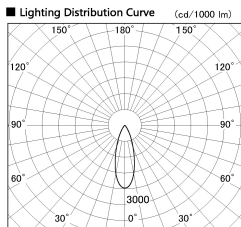

Item no. DD126-4035W9035-LX

Series Name: Cledy versa L-G (DD126-LX)

Installation	Recessed mount
Type	Cledy versa L-G (DD126-LX)
Fixture wattage	38.5W
Beam angle	29deg
Color Temp.	3500K
CRI	Ra>90
Luminous	3927 lm
Body	Die-castaluminumalloy
Body finish	N/A
Trim finish	White
Reflector finish	N/A
IP Rate	IP20
Light source	COB module
Input Voltage	AC220~240V
Dimming Type	Non-Dimmable
Certificate	CE,CCC
Cut Hole	150mm