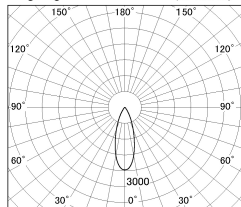

■ Lighting Distribution Curve (cd/1000 lm)