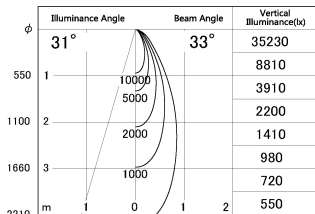

Item no. DD126-3735W9035-LX

Series Name: Cledy versa L-G (DD126-LX)

■ Lighting Distribution Curve (cd/1000 lm)

Installation	Recessed mount
Type	Cledy versa L-G (DD126-LX)
Fixture wattage	35.5W
Beam angle	28deg
Color Temp.	3500K
CRI	Ra>90
Luminous	3711 lm
Body	Die-castaluminumalloy
Body finish	N/A
Trim finish	White
Reflector finish	N/A
IP Rate	IP20
Light source	COB module
Input Voltage	AC220~240V
Dimming Type	Non-Dimmable
Certificate	CE,CCC
Cut Hole	150mm