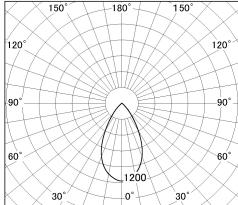

■ Lighting Distribution Curve (cd/1000 lm)