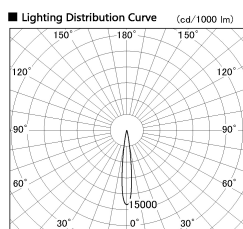

Item no. DD126-2515W9035-LX

Series Name: Cledy versa L-G (DD126-LX)

Installation	Recessed mount
Type	Cledy versa L-G (DD126-LX)
Fixture wattage	24W
Beam angle	55deg
Color Temp.	3500K
CRI	Ra>90
Luminous	1929 lm
Body	Die-cast aluminum alloy
Body finish	N/A
Trim finish	White
Reflector finish	N/A
IP Rate	IP20
Light source	COB module
Input Voltage	AC220~240V
Dimming Type	Non-Dimmable
Certificate	CE,CCC
Cut Hole	125mm

■ Direct Horizontal Illuminance DD126-2515W9035-LX

φ	Illuminance Angle	Beam Angle	Vertical Illuminance (lx)
	12°	13°	109080
210	50000		27270
	20000		12120
420	10000		6820
	5000		4360
630			3030
			2230
840			1700