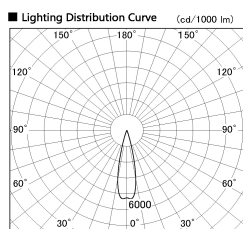

Item no. DD126-2525W9035-LX

Series Name: Cledy versa L-G (DD126-LX)

Installation	Recessed mount
Type	Cledy versa L-G (DD126-LX)
Fixture wattage	24W
Beam angle	59deg
Color Temp.	3500K
CRI	Ra>90
Luminous	2029 lm
Body	Die-cast aluminum alloy
Body finish	N/A
Trim finish	White
Reflector finish	N/A
IP Rate	IP20
Light source	COB module
Input Voltage	AC220~240V
Dimming Type	Non-Dimmable
Certificate	CE,CCC
Cut Hole	125mm

Direct Horizontal Illuminance DD126-2525W9035-LX

Illuminance Angle	Beam Angle	Vertical Illuminance (lx)
23°	25°	41580
1		10390
2000		4620
1000		2600
500		1660
200		1150
100		850
0	1 2	650