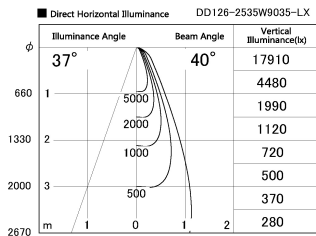

Item no. DD126-2535W9035-LX

Series Name: Cledy versa L-G (DD126-LX)

|                  |                               |
|------------------|-------------------------------|
| Installation     | Recessed mount                |
| Type             | Cledy versa L-G<br>(DD126-LX) |
| Fixture wattage  | 24W                           |
| Beam angle       | 19deg                         |
| Color Temp.      | 3500K                         |
| CRI              | Ra>90                         |
| Luminous         | 2072 lm                       |
| Body             | Die-cast aluminum alloy       |
| Body finish      | N/A                           |
| Trim finish      | White                         |
| Reflector finish | N/A                           |
| IP Rate          | IP20                          |
| Light source     | COB module                    |
| Input Voltage    | AC220~240V                    |
| Dimming Type     | Non-Dimmable                  |
| Certificate      | CE,CCC                        |
| Cut Hole         | 125mm                         |