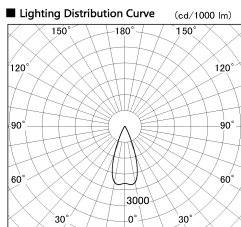

Item no. DD126-2535W9035-LX

Series Name: Cledy versa L-G (DD126-LX)

|                  |                               |
|------------------|-------------------------------|
| Installation     | Recessed mount                |
| Type             | Cledy versa L-G<br>(DD126-LX) |
| Fixture wattage  | 24W                           |
| Beam angle       | 19deg                         |
| Color Temp.      | 3500K                         |
| CRI              | Ra>90                         |
| Luminous         | 2072 lm                       |
| Body             | Die-cast aluminum alloy       |
| Body finish      | N/A                           |
| Trim finish      | White                         |
| Reflector finish | N/A                           |
| IP Rate          | IP20                          |
| Light source     | COB module                    |
| Input Voltage    | AC220~240V                    |
| Dimming Type     | Non-Dimmable                  |
| Certificate      | CE,CCC                        |
| Cut Hole         | 125mm                         |