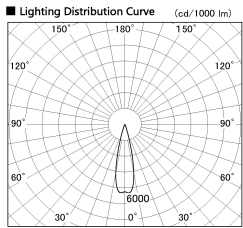

Item no. DD126-2025W9035-LX

Series Name: Cledy versa L-G (DD126-LX)

■ Direct Horizontal Illuminance DD126-2025W9035-LX

φ	Illuminance Angle	Beam Angle	Vertical Illuminance (lx)
400	23°	25°	33440
810			8360
1220			3720
1620			2090
			1340
			930
			680
			520

Installation	Recessed mount
Type	Cledy versa L-G (DD126-LX)
Fixture wattage	18.6W
Beam angle	25deg
Color Temp.	3500K
CRI	Ra>90
Luminous	1632 lm
Body	Die-cast aluminum alloy
Body finish	N/A
Trim finish	White
Reflector finish	N/A
IP Rate	IP20
Light source	COB module
Input Voltage	AC220~240V
Dimming Type	Non-Dimmable
Certificate	CE,CCC
Cut Hole	125mm