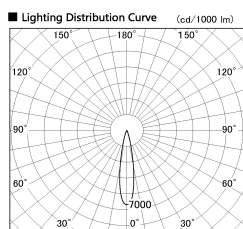

Item no. DD126-1415W9035-LX

Series Name: Cledy versa L-G (DD126-LX)

Installation	Recessed mount
Type	Cledy versa L-G (DD126-LX)
Fixture wattage	14W
Beam angle	20deg
Color Temp.	3500K
CRI	Ra>90
Luminous	1284 lm
Body	Die-castaluminumalloy
Body finish	N/A
Trim finish	White
Reflector finish	N/A
IP Rate	IP20
Light source	COB module
Input Voltage	AC220~240V
Dimming Type	Non-Dimmable
Certificate	CE,CCC
Cut Hole	100mm

■ Direct Horizontal Illuminance DD126-1415W9035-LX

φ	Illuminance Angle	Beam Angle	Vertical Illuminance (lx)
350	20°	20°	33820
700			8450
1050			3760
1410			2110
			1350
			940
			690
			530