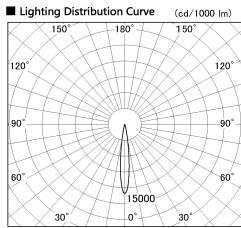

Item no. DD126-0815W9035-LX

Series Name: Cledy versa L-G (DD126-LX)

■ Direct Horizontal Illuminance DD126-0815W9035-LX

φ	Illuminance Angle	Beam Angle	Vertical Illuminance (lx)
	13°	13°	33660
220			8410
1	10000		3740
	5000		2100
450	2000		1350
2			930
680	1000		690
3			530
910	m	1 0 1 2	

Installation	Recessed mount
Type	Cledy versa L-G (DD126-LX)
Fixture wattage	7.4W
Beam angle	13deg
Color Temp.	3500K
CRI	Ra>90
Luminous	641 lm
Body	Die-castaluminumalloy
Body finish	N/A
Trim finish	White
Reflector finish	N/A
IP Rate	IP20
Light source	COB module
Input Voltage	AC220~240V
Dimming Type	Non-Dimmable
Certificate	CE,CCC
Cut Hole	100mm