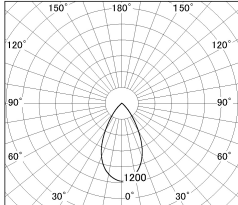

■ Lighting Distribution Curve (cd/1000 lm)