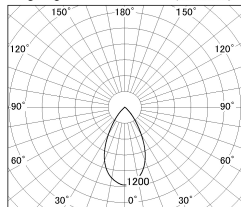

■ Lighting Distribution Curve (cd/1000 lm)