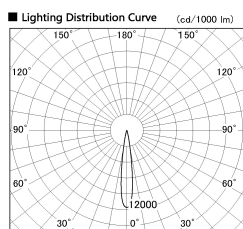

Item no. DD126-3215W9040-LX

Series Name: Cledy versa L-G (DD126-LX)

Installation	Recessed mount
Type	Cledy versa L-G (DD126-LX)
Fixture wattage	32W
Beam angle	20deg
Color Temp.	4000K
CRI	Ra>90
Luminous	2666 lm
Body	Die-cast aluminum alloy
Body finish	N/A
Trim finish	White
Reflector finish	N/A
IP Rate	IP20
Light source	COB module
Input Voltage	AC220~240V
Dimming Type	Non-Dimmable
Certificate	CE,CCC
Cut Hole	125mm

Direct Horizontal Illuminance DD126-3215W9040-LX

φ	Illuminance Angle	Beam Angle	Vertical Illuminance (lx)
1	14°	15°	124940
240	50000		31240
	20000		13880
490	10000		7810
2			5000
730	5000		3470
3			2550
980			1950