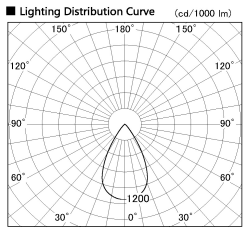

Item no. DD126-3255W9040-LX

Series Name: Cledy versa L-G (DD126-LX)

Installation	Recessed mount
Type	Cledy versa L-G (DD126-LX)
Fixture wattage	32W
Beam angle	20deg
Color Temp.	4000K
CRI	Ra>90
Luminous	2751 lm
Body	Die-cast aluminum alloy
Body finish	N/A
Trim finish	White
Reflector finish	N/A
IP Rate	IP20
Light source	COB module
Input Voltage	AC220~240V
Dimming Type	Non-Dimmable
Certificate	CE,CCC
Cut Hole	125mm