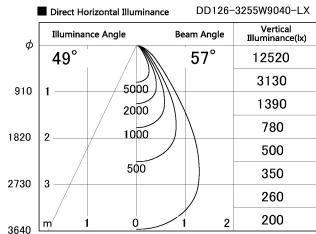

Item no. DD126-3255W9040-LX

Series Name: Cledy versa L-G (DD126-LX)

Installation	Recessed mount
Type	Cledy versa L-G (DD126-LX)
Fixture wattage	32W
Beam angle	20deg
Color Temp.	4000K
CRI	Ra>90
Luminous	2751 lm
Body	Die-cast aluminum alloy
Body finish	N/A
Trim finish	White
Reflector finish	N/A
IP Rate	IP20
Light source	COB module
Input Voltage	AC220~240V
Dimming Type	Non-Dimmable
Certificate	CE,CCC
Cut Hole	125mm