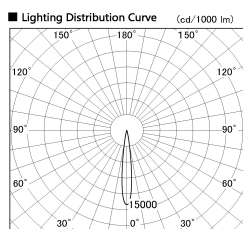

Item no. DD126-2515W9040-LX

Series Name: Cledy versa L-G (DD126-LX)

Installation	Recessed mount
Type	Cledy versa L-G (DD126-LX)
Fixture wattage	24W
Beam angle	55deg
Color Temp.	4000K
CRI	Ra>90
Luminous	1966 lm
Body	Die-cast aluminum alloy
Body finish	N/A
Trim finish	White
Reflector finish	N/A
IP Rate	IP20
Light source	COB module
Input Voltage	AC220~240V
Dimming Type	Non-Dimmable
Certificate	CE,CCC
Cut Hole	125mm

Direct Horizontal Illuminance DD126-2515W9040-LX

φ	Illuminance Angle	Beam Angle	Vertical Illuminance (lx)
12°		13°	111170
210	5000		27790
420	2000		12350
630	1000		6950
840	500		4450
		1	3090
		2	2270
		1	1740
		2	