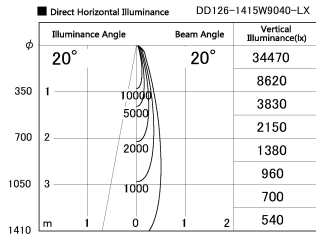

Item no. DD126-1415W9040-LX

Series Name: Cledy versa L-G (DD126-LX)

Installation	Recessed mount
Type	Cledy versa L-G (DD126-LX)
Fixture wattage	14W
Beam angle	20deg
Color Temp.	4000K
CRI	Ra>90
Luminous	1309 lm
Body	Die-cast aluminum alloy
Body finish	N/A
Trim finish	White
Reflector finish	N/A
IP Rate	IP20
Light source	COB module
Input Voltage	AC220~240V
Dimming Type	Non-Dimmable
Certificate	CE,CCC
Cut Hole	100mm