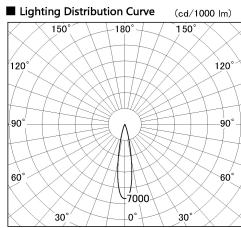

Item no. DD126-1415W9040-LX

Series Name: Cledy versa L-G (DD126-LX)

Installation	Recessed mount
Type	Cledy versa L-G (DD126-LX)
Fixture wattage	14W
Beam angle	20deg
Color Temp.	4000K
CRI	Ra>90
Luminous	1309 lm
Body	Die-cast aluminum alloy
Body finish	N/A
Trim finish	White
Reflector finish	N/A
IP Rate	IP20
Light source	COB module
Input Voltage	AC220~240V
Dimming Type	Non-Dimmable
Certificate	CE,CCC
Cut Hole	100mm