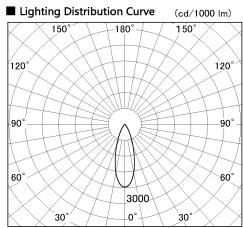

Item no. DD126-4035B9027-LX

Series Name: Cledy versa L-G (DD126-LX)

Installation	Recessed mount
Type	Cledy versa L-G (DD126-LX)
Fixture wattage	38.5W
Beam angle	29deg
Color Temp.	2700K
CRI	Ra>90
Luminous	3625 lm
Body	Die-cast aluminum alloy
Body finish	N/A
Trim finish	Black
Reflector finish	N/A
IP Rate	IP20
Light source	COB module
Input Voltage	AC220~240V
Dimming Type	Non-Dimmable
Certificate	CE,CCC
Cut Hole	150mm