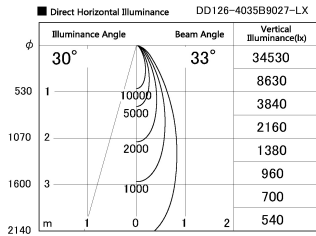

Item no. DD126-4035B9027-LX

Series Name: Cledy versa L-G (DD126-LX)

Installation	Recessed mount
Type	Cledy versa L-G (DD126-LX)
Fixture wattage	38.5W
Beam angle	29deg
Color Temp.	2700K
CRI	Ra>90
Luminous	3625 lm
Body	Die-cast aluminum alloy
Body finish	N/A
Trim finish	Black
Reflector finish	N/A
IP Rate	IP20
Light source	COB module
Input Voltage	AC220~240V
Dimming Type	Non-Dimmable
Certificate	CE,CCC
Cut Hole	150mm