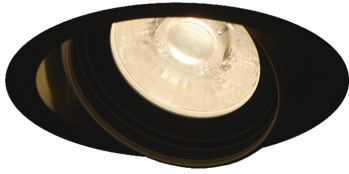

Item no. DD126-4035B9027-LX

Series Name: Cledy versa L-G (DD126-LX)

Installation	Recessed mount
Type	Cledy versa L-G (DD126-LX)
Fixture wattage	38.5W
Beam angle	29deg
Color Temp.	2700K
CRI	Ra>90
Luminous	3625 lm
Body	Die-cast aluminum alloy
Body finish	N/A
Trim finish	Black
Reflector finish	N/A
IP Rate	IP20
Light source	COB module
Input Voltage	AC220~240V
Dimming Type	Non-Dimmable
Certificate	CE,CCC
Cut Hole	150mm