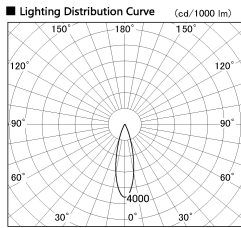

Item no. DD126-3725B9027-LX

Series Name: Cledy versa L-G (DD126-LX)

■ Direct Horizontal Illuminance DD126-3725B9027-LX

Illuminance Angle	Beam Angle	Vertical Illuminance (lx)
25°	26°	49470
		12370
		5500
		3090
		1980
		1370
		1010
		770

Installation	Recessed mount
Type	Cledy versa L-G (DD126-LX)
Fixture wattage	35.5W
Beam angle	25deg
Color Temp.	2700K
CRI	Ra>90
Luminous	3349 lm
Body	Die-cast aluminum alloy
Body finish	N/A
Trim finish	Black
Reflector finish	N/A
IP Rate	IP20
Light source	COB module
Input Voltage	AC220~240V
Dimming Type	Non-Dimmable
Certificate	CE,CCC
Cut Hole	150mm