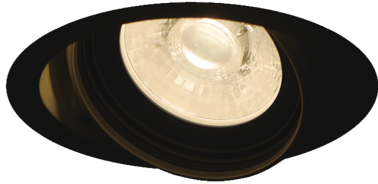

Item no. DD126-3725B9027-LX

Series Name: Cledy versa L-G (DD126-LX)

■ Direct Horizontal Illuminance DD126-3725B9027-LX

Illuminance Angle	Beam Angle	Vertical Illuminance (lx)
25°	26°	49470
		12370
		5500
		3090
		1980
		1370
		1010
		770

Installation	Recessed mount
Type	Cledy versa L-G (DD126-LX)
Fixture wattage	35.5W
Beam angle	25deg
Color Temp.	2700K
CRI	Ra>90
Luminous	3349 lm
Body	Die-cast aluminum alloy
Body finish	N/A
Trim finish	Black
Reflector finish	N/A
IP Rate	IP20
Light source	COB module
Input Voltage	AC220~240V
Dimming Type	Non-Dimmable
Certificate	CE,CCC
Cut Hole	150mm