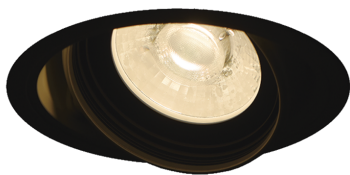

Item no. DD126-3235B9027-LX

Series Name: Cledy versa L-G (DD126-LX)

Installation	Recessed mount
Type	Cledy versa L-G (DD126-LX)
Fixture wattage	32W
Beam angle	59deg
Color Temp.	2700K
CRI	Ra>90
Luminous	2599 lm
Body	Die-cast aluminum alloy
Body finish	N/A
Trim finish	Black
Reflector finish	N/A
IP Rate	IP20
Light source	COB module
Input Voltage	AC220~240V
Dimming Type	Non-Dimmable
Certificate	CE,CCC
Cut Hole	125mm