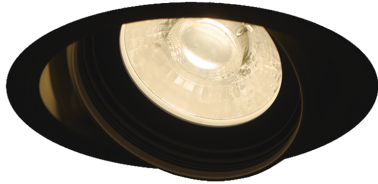

Item no. DD126-2515B9027-LX

Series Name: Cledy versa L-G (DD126-LX)

■ Direct Horizontal Illuminance DD126-2515B9027-LX

φ	Illuminance Angle	Beam Angle	Vertical Illuminance (lx)
210	12°	13°	100710
1	5000		25180
2	20000		11190
420	10000		6290
2	5000		4030
630			2800
3			2060
840			1570

Installation	Recessed mount
Type	Cledy versa L-G (DD126-LX)
Fixture wattage	24W
Beam angle	55deg
Color Temp.	2700K
CRI	Ra>90
Luminous	1781 lm
Body	Die-cast aluminum alloy
Body finish	N/A
Trim finish	Black
Reflector finish	N/A
IP Rate	IP20
Light source	COB module
Input Voltage	AC220~240V
Dimming Type	Non-Dimmable
Certificate	CE,CCC
Cut Hole	125mm