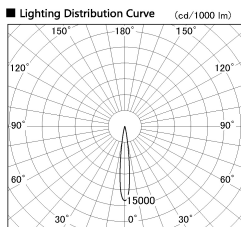

Item no. DD126-2515B9027-LX

Series Name: Cledy versa L-G (DD126-LX)

■ Direct Horizontal Illuminance DD126-2515B9027-LX

φ	Illuminance Angle	Beam Angle	Vertical Illuminance (lx)
210	12°	13°	100710
1	5000		25180
2	20000		11190
420	10000		6290
2	5000		4030
630			2800
3			2060
840			1570

Installation	Recessed mount
Type	Cledy versa L-G (DD126-LX)
Fixture wattage	24W
Beam angle	55deg
Color Temp.	2700K
CRI	Ra>90
Luminous	1781 lm
Body	Die-cast aluminum alloy
Body finish	N/A
Trim finish	Black
Reflector finish	N/A
IP Rate	IP20
Light source	COB module
Input Voltage	AC220~240V
Dimming Type	Non-Dimmable
Certificate	CE,CCC
Cut Hole	125mm